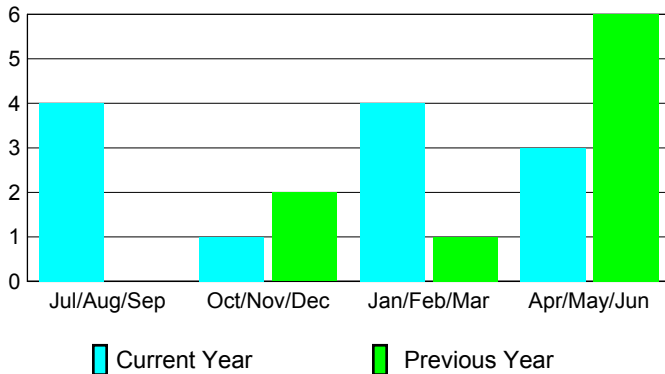

2009-2010 GMT Quarterly Report for District (or Undistricted) **District 380**

GMT: PAUL CHOR HO FAN

Location: CHINA

GMT CA: 5

CLUBS

Club Results
2009-2010

Clubs
2008-2009

Month	New Club Goal	Actual New Clubs	Actual Dropped Clubs	Gain/Loss of Clubs	Gain/Loss of Clubs
Jul/Aug/Sep	3	4	0	4	0
Oct/Nov/Dec	3	1	0	1	2
Jan/Feb/Mar	2	9	-5	4	1
Apr/May/June	2	4	-1	3	6
Totals	10	18	-6	12	9

Club Results 2009-2010

Goal, New, Dropped, Gain/Loss

Comparison of Club Gain/Loss

Current Year Compared to the Previous Year

YTD Status Quo Clubs 2009-2010

Status Quo Clubs Compared to Status Quo Members

MEMBERSHIP