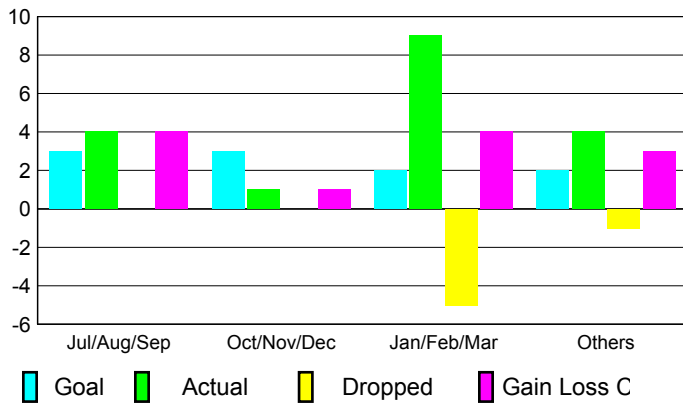

2009-2010 GMT Quarterly Report for District (or Undistricted) **District 380**

GMT: PAUL CHOR HO FAN

Location: CHINA

GMT CA: 5

CLUBS

Club Results
2009-2010

Clubs
2008-2009

Month	New Club Goal	Actual New Clubs	Actual Dropped Clubs	Gain/Loss of Clubs	Gain/Loss of Clubs
Jul/Aug/Sep	3	4	0	4	0
Oct/Nov/Dec	3	1	0	1	2
Jan/Feb/Mar	2	9	-5	4	1
Apr/May/June	2	4	-1	3	6
Totals	10	18	-6	12	9

Club Results 2009-2010

Goal, New, Dropped, Gain/Loss

Comparison of Club Gain/Loss

Current Year Compared to the Previous Year

YTD Status Quo Clubs 2009-2010

Status Quo Clubs Compared to Status Quo Members

MEMBERSHIP