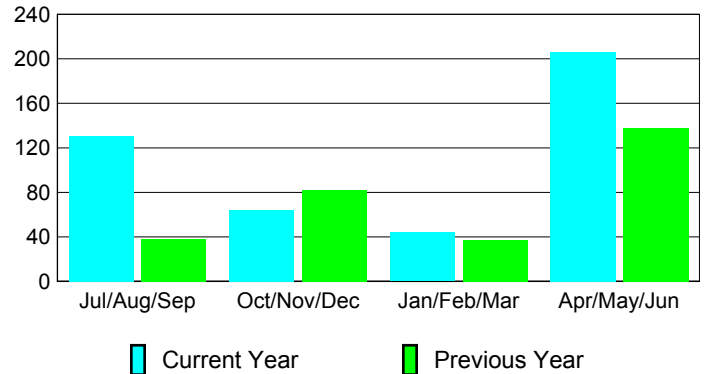

Membership Results
2009-2010

Membership
2008-2009

Month	Net Memb Goal	Actual New Memb	Actual Dropped Memb	Gain/Loss of Memb	Gain/Loss of Memb
Jul/Aug/Sep	160	158	-27	131	38
Oct/Nov/Dec	60	64	0	64	82
Jan/Feb/Mar	84	401	-357	44	37
Apr/May/June	71	256	-50	206	138
Totals	375	879	-434	445	295

Membership Results 2009-2010

Goal, New, Dropped, Gain/Loss

Comparison of Membership Gain/Loss

Current Year Compared to the Previous Year

Gender Comparison 2009-2010