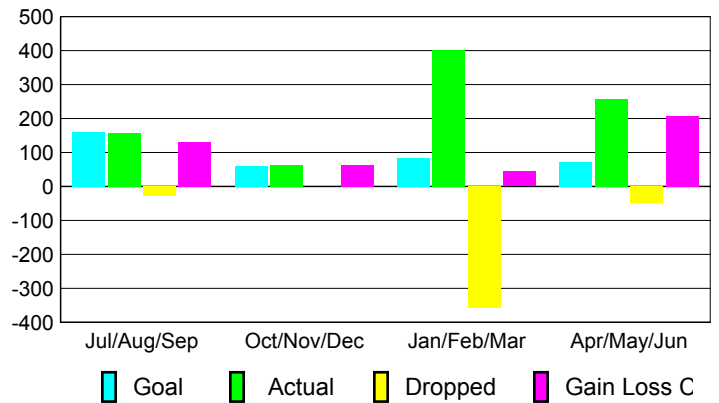

Membership Results 2009-2010

Goal, New, Dropped, Gain/Loss